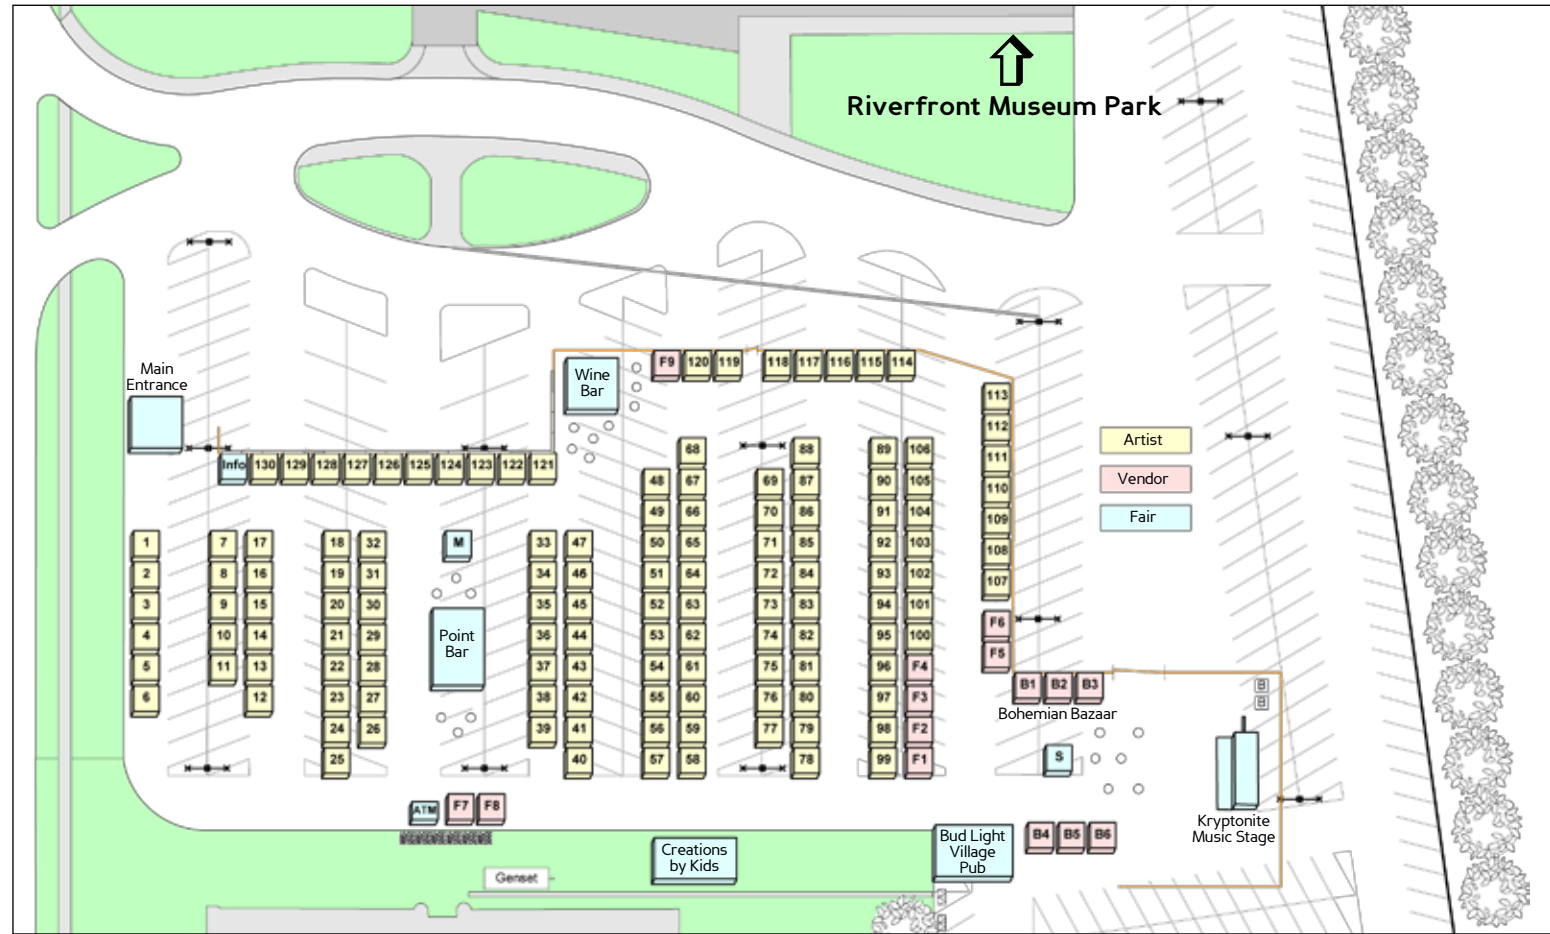

- 1 **Ronald Grobert**
  Warrenville, IL
  Photography
- 2 **Chas Gerding**
  Traverse City, MI
  3-D Non-Functional
- 3 **Mark Pflughoeft**
  McFarland, WI
  2-D Medium
- 4 **Carol Pflughoeft**
  McFarland, WI
  2-D Medium
- 5 **Lisa Williams**
  Chicago, IL
  Jewelry
- 6 **Deni Upshaw**
  Rockford, IL
  3-D Functional
- 7 **Tom Chamberlain**
  Brooksville, FL
  3-D Functional
- 8 **Sharon Burns**
  Madison, WI
  2-D Medium/Jewelry
- 9 **Melanie Brown**
  Round Lake, IL
  Jewelry
- 10 **John Berglund**
  South Haven, MN
  3-D Functional
- 11 **Brenda Klein**
  Ada, MI
  2-D Medium
- 12 **J. P. Wilds**
  Dripping Springs, TX
  Jewelry
- 13 **Maureen Gasek**
  Aurora, IL
  Painting
- 14 **Jean Boger**
  Toledo, OH
  Jewelry
- 15 **Bill Lemke**
  Waukesha, WI
  Photography
- 16 **Russ Erickson**
  Woodridge, IL
  2-D Medium
- 17 **Deborah Barnes**
  Mount Dora, FL
  Jewelry
- 18 **Edward Park**
  Naples, FL
  Painting
- 19 **Pat and Ken Larson**
  Sturgeon Lake, MN
  3-D Non-Functional
- 20 **Robert Nordstrom**
  Nisswa, MN
  Jewelry
- 21 **Gordon Krause**
  Sheboygan, WI
  3-D Functional
- 22 **Debra Dembowski**
  Pewaukee, WI
  Jewelry
- 23 **Paul Eshelman**
  Elizabeth, IL
  3-D Functional
- 24 **Margit Moses**
  Madison, WI
  Jewelry
- 25 **James Rasmussen**
  Mt. Prospect, IL
  Photography
- 26 **Sherry Pritz**
  Caledonia, IL
  Photography
- 27 **Ann Marie Cianciolo**
  Milwaukee, WI
  Jewelry
- 28 **Betsy Youngquist**
  Rockford, IL
  3-D Non-Functional
- 29 **Brenna Busse**
  Minneapolis, MN
  3-D Non-Functional
- 30 **Gerard Erley**
  DeKalb, IL
  Painting
- 31 **Henry Litchfield**
  Peoria, IL
  Jewelry
- 32 **Kiaralinda**
  Safety Harbor, FL
  3-D Non-Functional
- 33 **Rhonda Cearlock**
  Vandalia, IL
  2-D Medium
- 34 **Jeanette Payne**
  Port Washington, WI
  Jewelry
- 35 **Ann Hupke**
  St. John, IN
  2-D Medium
- 36 **Erika Mock**
  Superior, WI
  3-D Functional
- 37 **Linda Yates**
  St. Paul, MN
  3-D Non-Functional
- 38 **Jordan Kammer**
  Minneapolis, MN
  2-D Medium
- 39 **Jeff Shawhan**
  Racine, WI
  3-D Non-Functional
- 40 **Jane Johnson**
  Marengo, IL
  Painting
- 42 **Judy Newton**
  Brookfield, WI
  Jewelry
- 43 **Ron Clevenger**
  Machesney Park, IL
  2-D Medium
- 44 **Mary Fairchild**
  Rockford, IL
  Jewelry
- 45 **Vivian Smith**
  Madison, WI
  3-D Functional
- 46 **Pamela Bronk**
  Plymouth, WI
  3-D Functional
- 47 **Louise Mayhall**
  Rockford, IL
  3-D Non-Functional

- 48 **Tom Wargin**
  Menomonee Falls, WI
  3-D Non-Functional
- 49 **Tamara Shriver**
  DeKalb, IL
  Painting
- 50 **David Mullikin**
  Hartland, WI
  Photography
- 51 **Dale Repp**
  Lone Tree, IA
  Jewelry
- 52 **Constance Pelzek**
  Hales Corners, WI
  Painting
- 53 **Joel and Karma Brokaw**
  Kalona, IA
  3-D Functional
- 54 **Wes Honeycutt**
  Fairfield, IA
  Jewelry
- 56 **Mindy Diaz**
  Rock Island, IL
  Jewelry
- 57 **Rick Foris**
  Amherst Junction, WI
  3-D Non-Functional
- 58 **Joseph Aldini**
  Rochester Hills, MI
  Photography
- 59 **Douglas Schmidt**
  LaPorte, IN
  3-D Functional
- 61 **Donna Mundschau**
  Manistee, MI
  3-D Functional

- 62 **David J. Zoberis**
  DeKalb, IL
  Painting
- 63 **Harrison Phillips**
  Savoy, IL
  Photography
- 64 **Norm Knott**
  Rockford, IL
  2-D Medium
- 65 **Barbara Lager**
  St. Paul, MN
  Jewelry
- 66 **Daniel Lager**
  St. Paul, MN
  Painting
- 67 **Jeanmarie Petro and Barbara Tinger**
  Chicago, IL
  Jewelry
- 68 **Melissa Banks**
  Chicago, IL
  Jewelry
- 69 **Brent Cox**
  Waterloo, WI
  3-D Functional
- 70 **Yvonne and Robert Myrvall**
  Bark River, MI
  3-D Functional
- 71 **Anne Olson**
  Menomonee Falls, WI
  3-D Functional
- 72 **Anne and Wayne Stoeber**
  Beloit, WI
  Jewelry
- 73 **Anne and Wayne Stoeber**
  Beloit, WI
  Jewelry
- 75 **Daniel Edler**
  Cedarville, IL
  3-D Functional

- 76 **Pam Kehoe-Peterson**
  Rockford, IL
  Jewelry
- 77 **Chris Mullen**
  Easthampton, MA
  2-D Medium
- 78 **Demetra Saloutos**
  Stoughton, WI
  3-D Functional
- 79 **Wendy Witchner**
  Albion, CA
  Jewelry
- 80 **Barbara McNamara**
  Rockford, IL
  Painting
- 81 **John Verl McNamara**
  Rockford, IL
  3-D Functional
- 82 **Linda Thevenot**
  Naperville, IL
  Jewelry
- 84 **Carrin Rosetti and Richard Gruchalla**
  Duluth, MN
  3-D Functional
- 85 **Adriana Villagomez**
  Rockford, IL
  3-D Non-Functional
- 86 **Donna Doersam**
  Paso Robles, CA
  2-D Medium
- 87 **Paul Prorok**
  Chicago, IL
  Photography
- 88 **Paul Prorok**
  Chicago, IL
  Photography
- 89 **Ilene Rezman**
  Buffalo Grove, IL
  Jewelry

- 90 **Sylvia Westgard**
  Buffalo Grove, IL
  2-D Medium
- 91 **Scott Westgard**
  Buffalo Grove, IL
  2-D Medium
- 92 **Jean Smaglik Wells**
  Brown Deer, WI
  3-D Functional
- 93 **Paula Marsh**
  Rockford, IL
  Painting
- 94 **Joseph Grimsley**
  Canadian Lakes, MI
  3-D Non-Functional
- 95 **Corrine Smith**
  Rock Island, IL
  2-D Medium
- 96 **Diane Ziegler**
  Lake Geneva, WI
  Jewelry
- 97 **Glenn Woods**
  Palm Harbor, FL
  3-D Functional
- 98 **Karen Stefanoff**
  Mendota, IL
  Jewelry
- 102 **Kate Strong**
  Chicago, IL
  3-D Functional
- 103 **John Lamar**
  Rockford, IL
  3-D Non-Functional
- 105 **Tim Guetersloh**
  Annapolis, MD
  Photography

SATURDAY CREPERY
September 19 | 10 am - 1 pm
*Sponsored by Hinshaw & Culbertson, LLP,
Cliffbreakers Restaurant, Javamania Coffee Roastery*

SUNDAY OMELET BRUNCA
September 20 | 10 am - 1 pm
*Sponsored by Prorok Law Office, Cliffbreakers Restaurant,
Javamania Coffee Roastery*